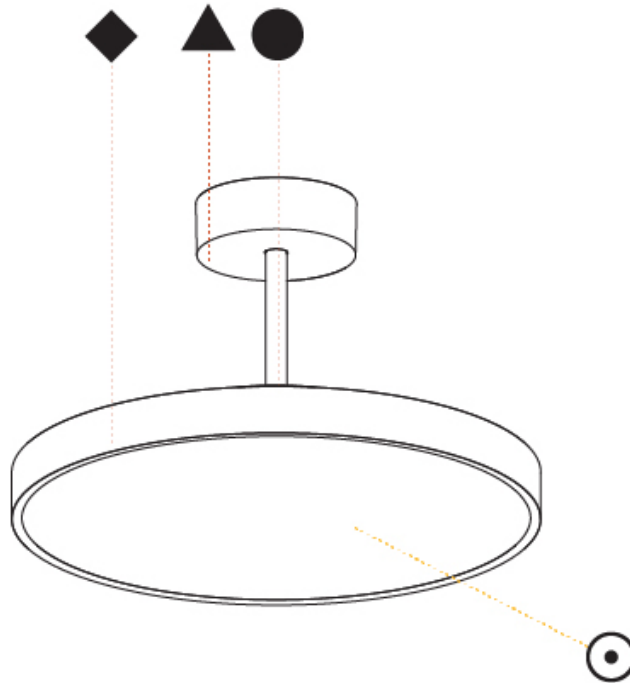

SIGN DIVA TUBE SUSPENSION

A300020-

PROJECT

TYPE

SPECIFIER

QUANTITY

DATE

A