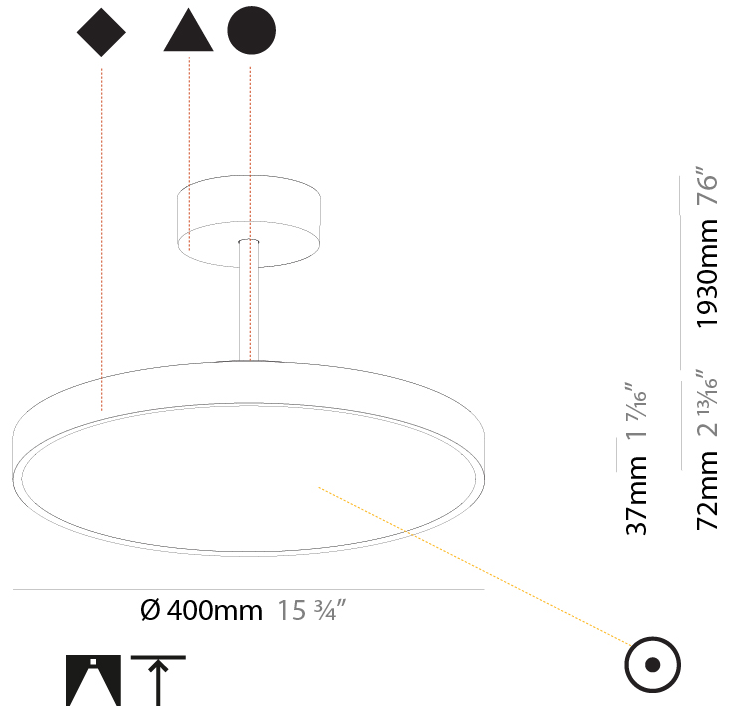

GENERAL

Series: Sign Diva Tube
Subseries: Sign Diva Tube
Brand: Prolicht
Division: Architectural
Mounting Type: Suspension
Mounting Location: Ceiling
Subcategory: Pendant

PHYSICAL

Shape: Round
Diameter (mm): 400
Diameter (in): 15 3/4
Height (mm): 72
Height (in): 2 13/16
Max. Overall Height (mm): 2002
Max. Overall Height (in): 78 13/16
Light Distribution: Direct
Weight (kg): 2.888
Weight (lbs): 6.366
Diffuser: PMMA - Opal / Micro-Prism / Sparkling Secret / Vintage Industrial
Fixture Finish: SSR / BKV / CWI / CRY / HAB / UFT / ITA / RUA / FTG / MYG / LOD / PUS / FRO / FUP / KIA / POP / BLS / SPG / MEY / GOH / GUM / CHC / COM / ABZ / JAG / OBR / MOS / ROR
Fixture Material: Extruded Aluminum / Steel

ELECTRICAL

Lamp Type: LED (Zhaga Standard)
Input Wattage (W): 17
Total Output Wattage (W): 16
Dimming: Tri-Mode (Non-Dimming and Phase Dimming (120Vac only) and 0-10V Dimming)
Driver Included: Yes
Driver Location: Integrated
Driver Type: Constant Current - Universal
Driver Class: Class 2
Input Voltage (V): 120 - 277
Constant Current (MA): 500

LED

Color Temperature (*K): 2700 / 3000 / 3500 / 4000
Max. Delivered Lumen (lm): 1807 / 1943 / 1951 / 1991
Nominal Lumen (lm): 2250 / 2450 / 2430 / 2480
CRI: >90 CRI
Lamp Life (hrs): 50000

OPTICAL

RATINGS AND CERTIFICATIONS

Certified By: Certified for North American Standards
IP rating: IP20