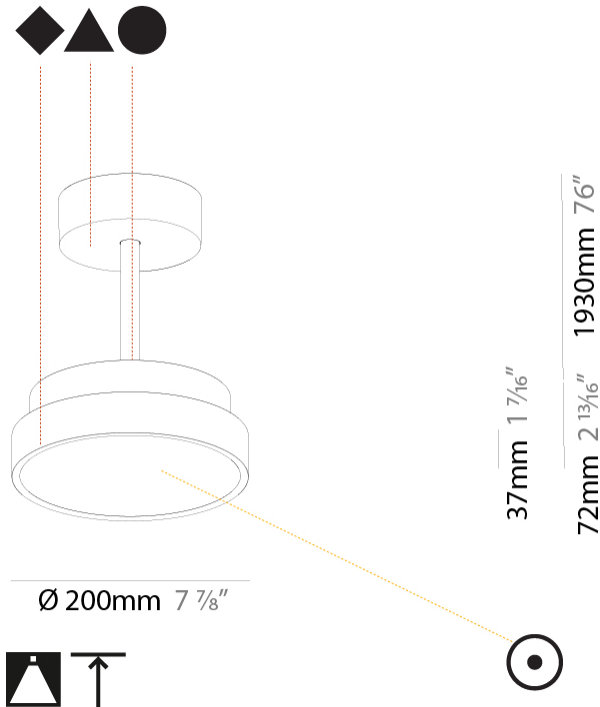

GENERAL

Series: Sign Diva Tube
Subseries: Sign Diva Tube
Brand: Prolicht
Division: Architectural
Mounting Type: Suspension
Mounting Location: Ceiling
Subcategory: Pendant

PHYSICAL

Shape: Round
Diameter (mm): 200
Diameter (in): 7 7/8
Height (mm): 72
Height (in): 2 13/16
Max. Overall Height (mm): 1972
Max. Overall Height (in): 77 5/8
Light Distribution: Direct
Weight (kg): 1.648
Weight (lbs): 3.633
Diffuser: PMMA - Opal / Micro-Prism / Sparkling Secret / Vintage Industrial
Fixture Finish: SSR / BKV / CWI / CRY / HAB / UFT / ITA / RUA / FTG / MYG / LOD / PUS / FRO / FUP / KIA / POP / BLS / SPG / MEY / GOH / GUM / CHC / COM / ABZ / JAG / OBR / MOS / ROR
Fixture Material: Extruded Aluminum / Steel

ELECTRICAL

Lamp Type: LED (Zhaga Standard)
Input Wattage (W): 10
Dimming: Tri-Mode (Non-Dimming and Phase Dimming (120Vac only) and 0-10V Dimming)
Driver Included: Yes
Driver Location: Integrated
Driver Type: Constant Current - Universal
Driver Class: Class 2
Input Voltage (V): 120 - 277
Constant Current (MA): 350

LED

Color Temperature (°K): 2700 / 3000 / 3500 / 4000
Max. Delivered Lumen (lm): 836 / 895 / 903 / 921
Nominal Lumen (lm): 1280 / 1370 / 1382 / 1410
CRI: >90 CRI
Lamp Life (hrs): 50000

OPTICAL

RATINGS AND CERTIFICATIONS

Certified By: Certified for North American Standards
IP rating: IP20

A